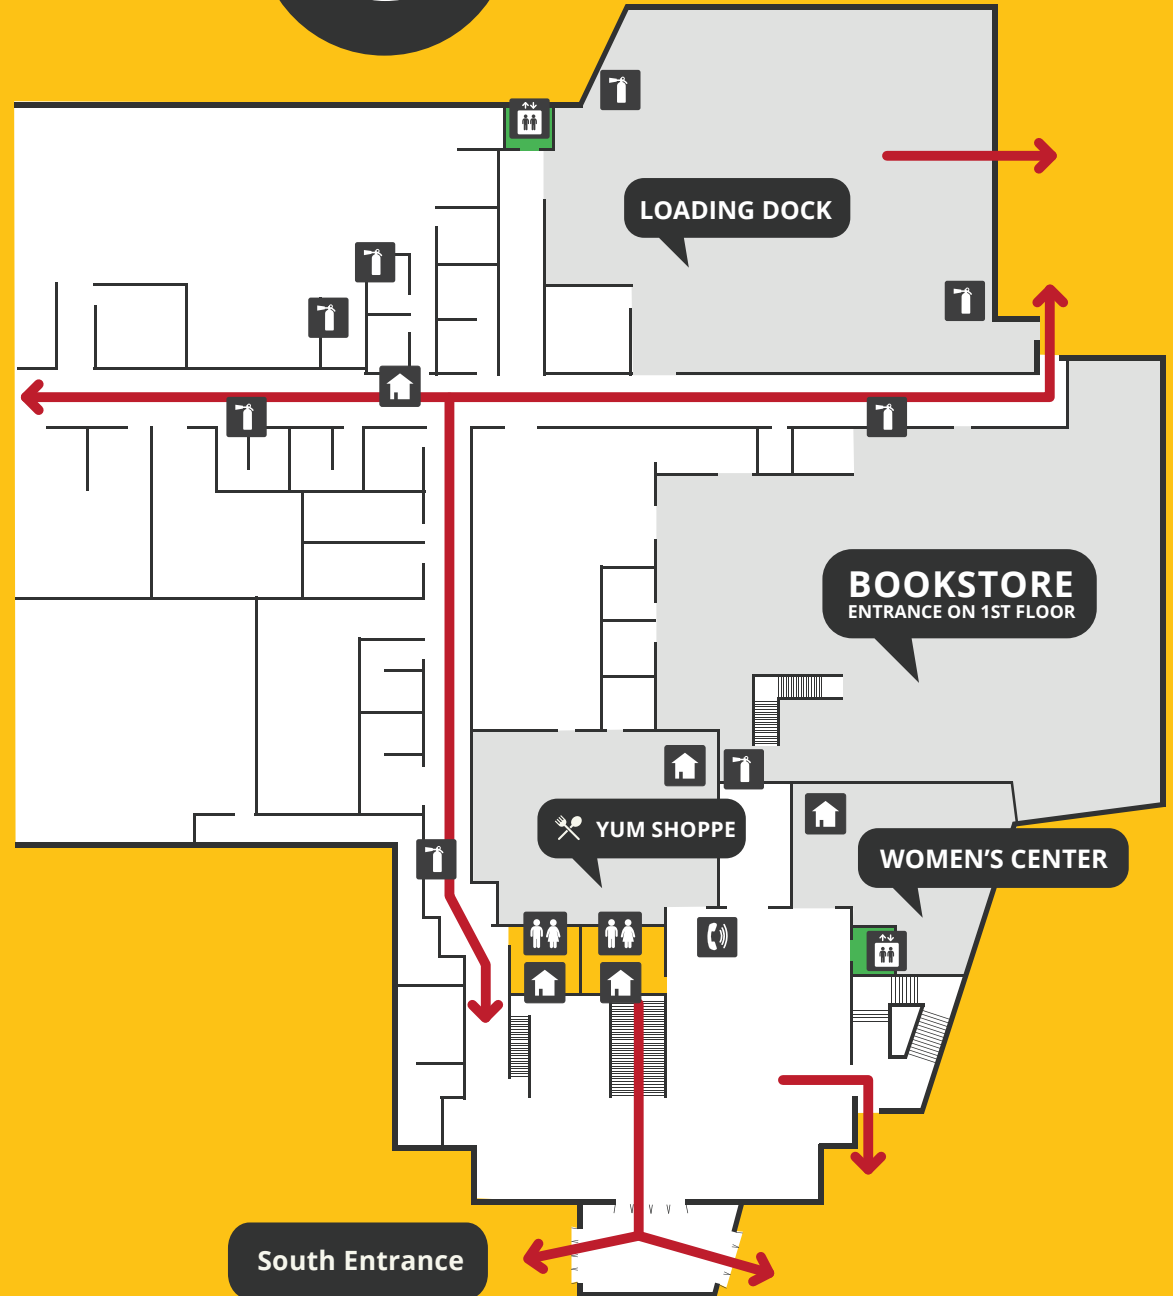

GROUND LEVEL **G**

-  UNISEX RESTROOM
-  ELEVATOR
-  FIRE EXTINGUISHERS
-  SHELTER-IN-PLACE AREA
-  CAMPUS PHONE

LEVEL 1 & LOBBY L

- | | | | |
|---|----------------------------|---|------------------------------|
|  | MEN'S RESTROOM |  | FIRE EXTINGUISHERS |
|  | WOMEN'S RESTROOM |  | SHELTER-IN-PLACE AREA |
|  | ELEVATOR |  | CAMPUS PHONE |
|  | CAMPUS CARD MACHINE |  | ATM |

MEZZANINE

MEN'S RESTROOM

WOMEN'S RESTROOM

ELEVATOR

FIRE EXTINGUISHERS

SHELTER-IN-PLACE AREA

LEVEL 2

-  MEN'S RESTROOM
-  WOMEN'S RESTROOM
-  ELEVATOR
-  FIRE EXTINGUISHERS
-  SHELTER-IN-PLACE AREA

LEVEL 3

MEN'S RESTROOM

FIRE EXTINGUISHERS

WOMEN'S RESTROOM

SHELTER-IN-PLACE AREA

ELEVATOR