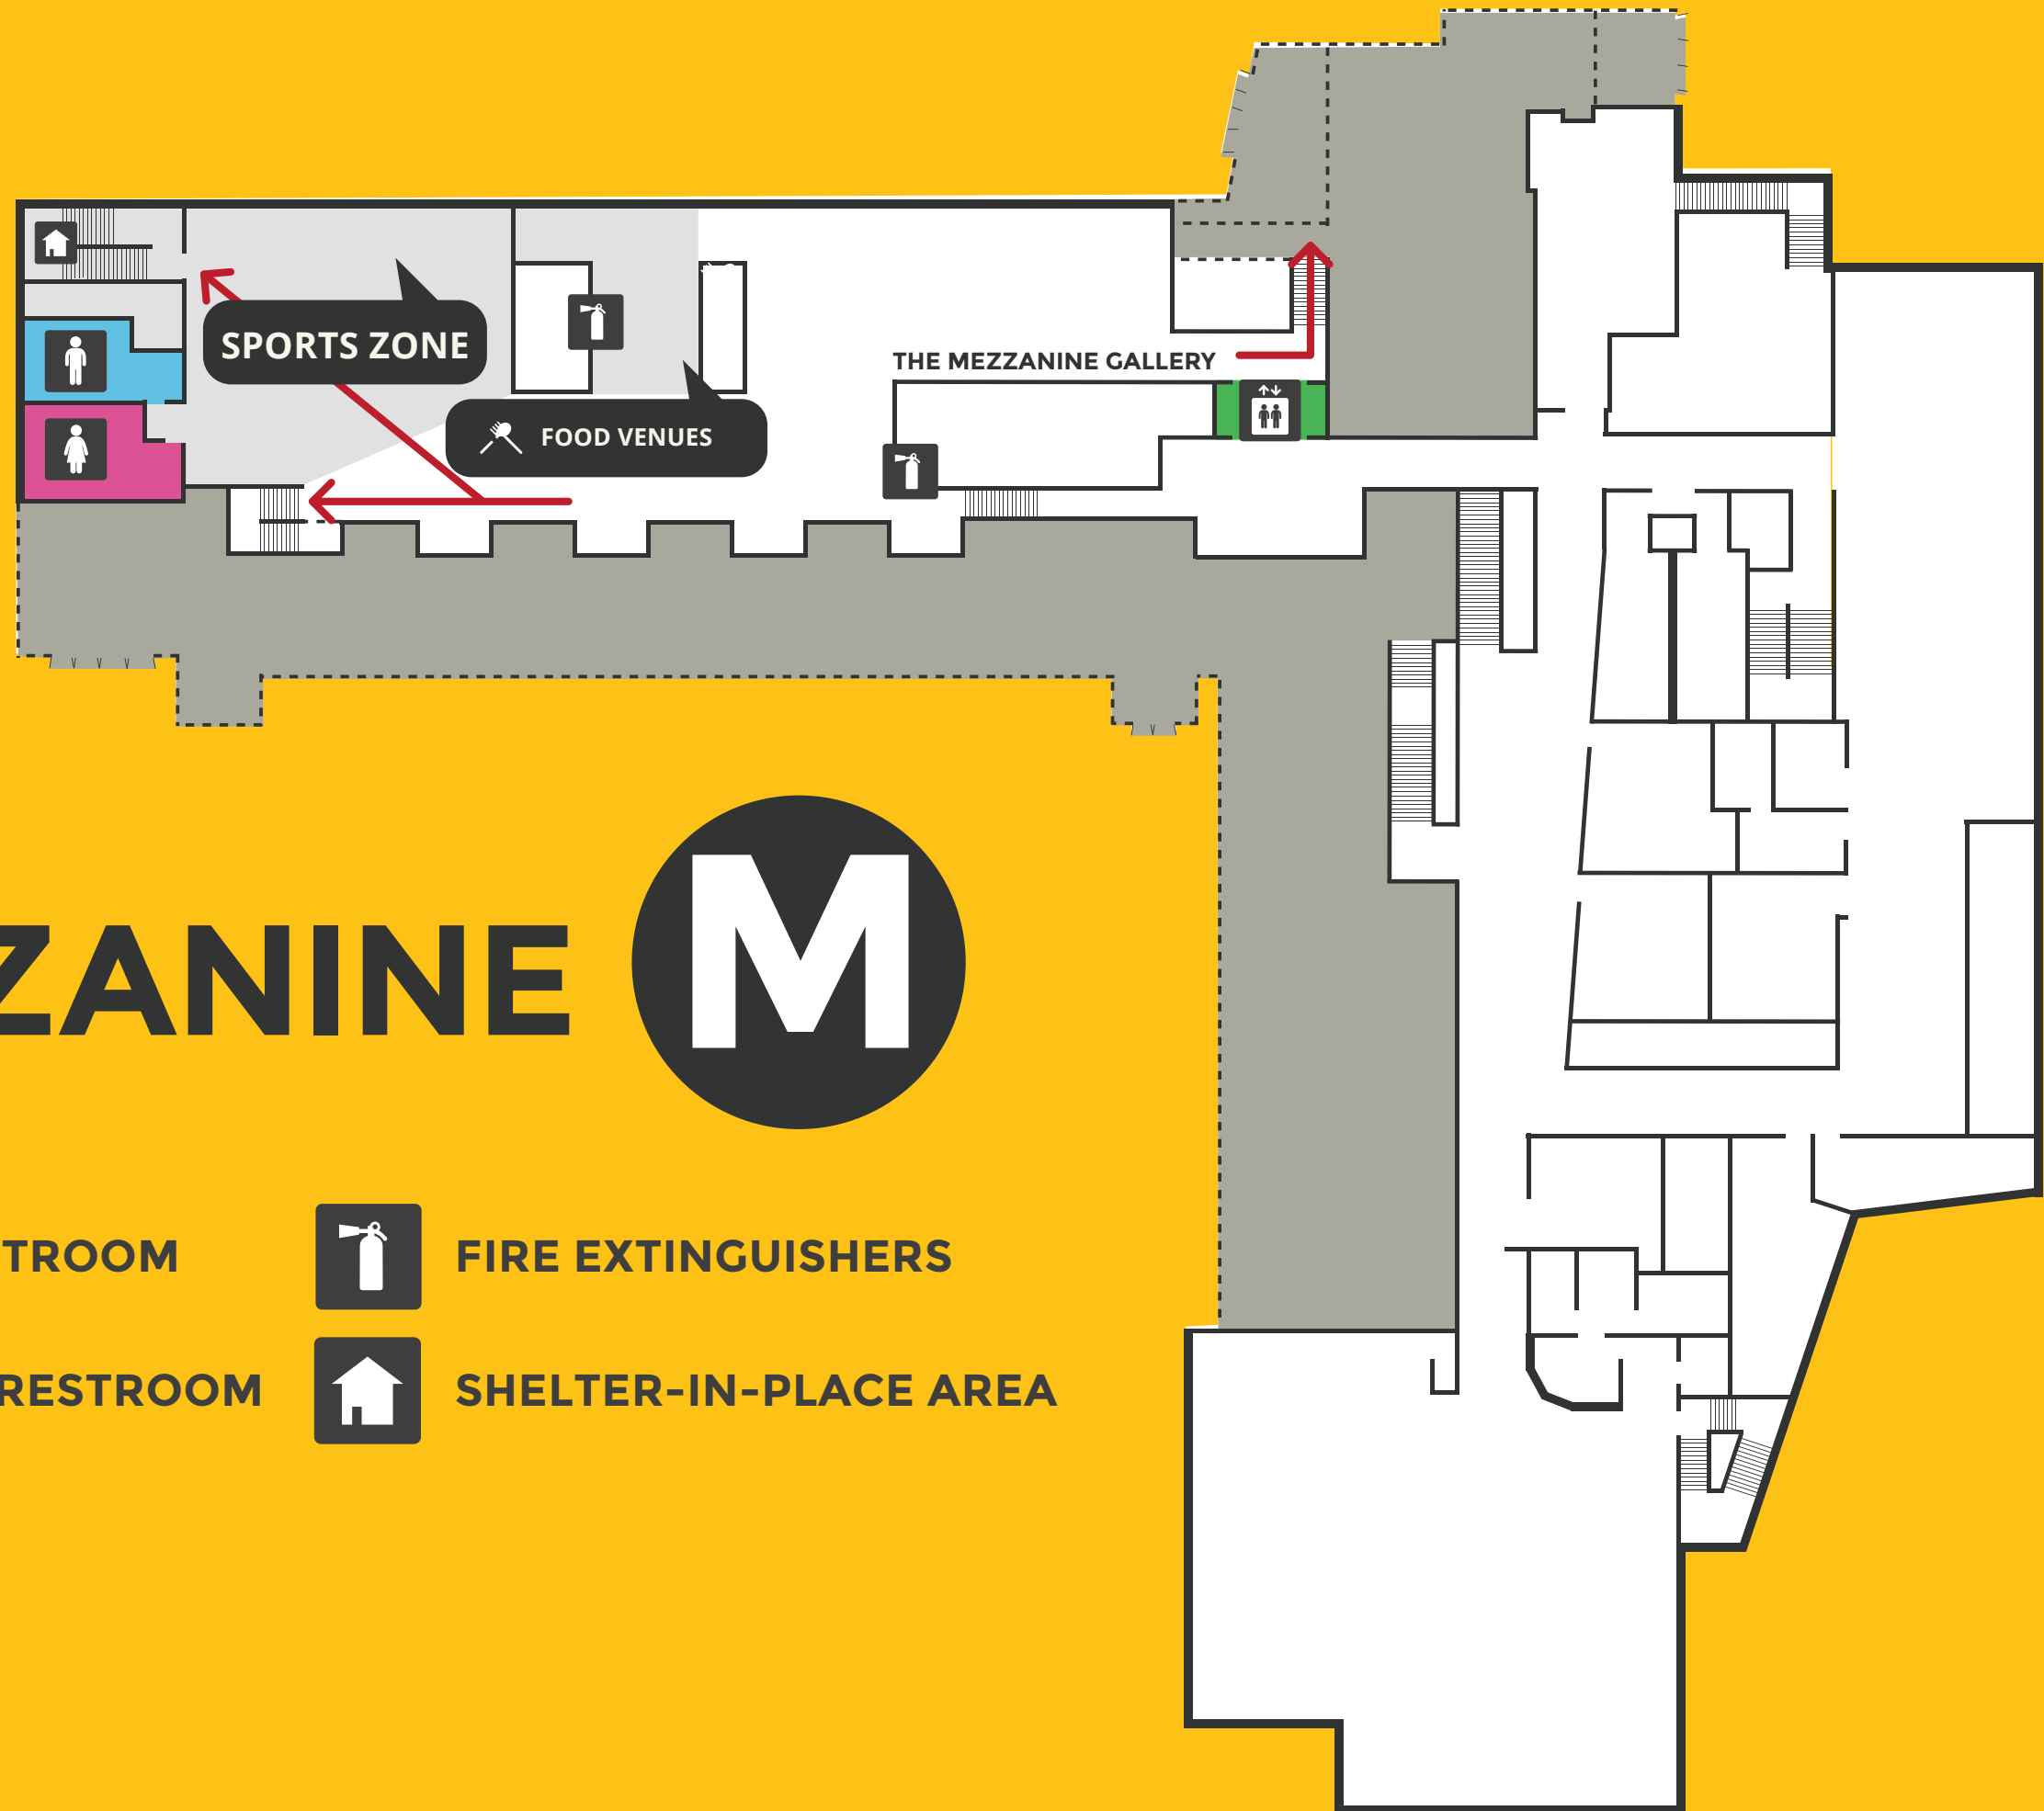

GROUND LEVEL **G**

-  UNISEX RESTROOM
-  ELEVATOR
-  FIRE EXTINGUISHERS
-  SHELTER-IN-PLACE AREA
-  CAMPUS PHONE

LEVEL 1 & LOBBY L

- | | | | |
|---|----------------------------|---|------------------------------|
|  | MEN'S RESTROOM |  | FIRE EXTINGUISHERS |
|  | WOMEN'S RESTROOM |  | SHELTER-IN-PLACE AREA |
|  | ELEVATOR |  | CAMPUS PHONE |
|  | CAMPUS CARD MACHINE |  | ATM |

MEZZANINE

MEN'S RESTROOM

WOMEN'S RESTROOM

ELEVATOR

FIRE EXTINGUISHERS

SHELTER-IN-PLACE AREA

LEVEL 2

-  MEN'S RESTROOM
-  WOMEN'S RESTROOM
-  ELEVATOR
-  FIRE EXTINGUISHERS
-  SHELTER-IN-PLACE AREA