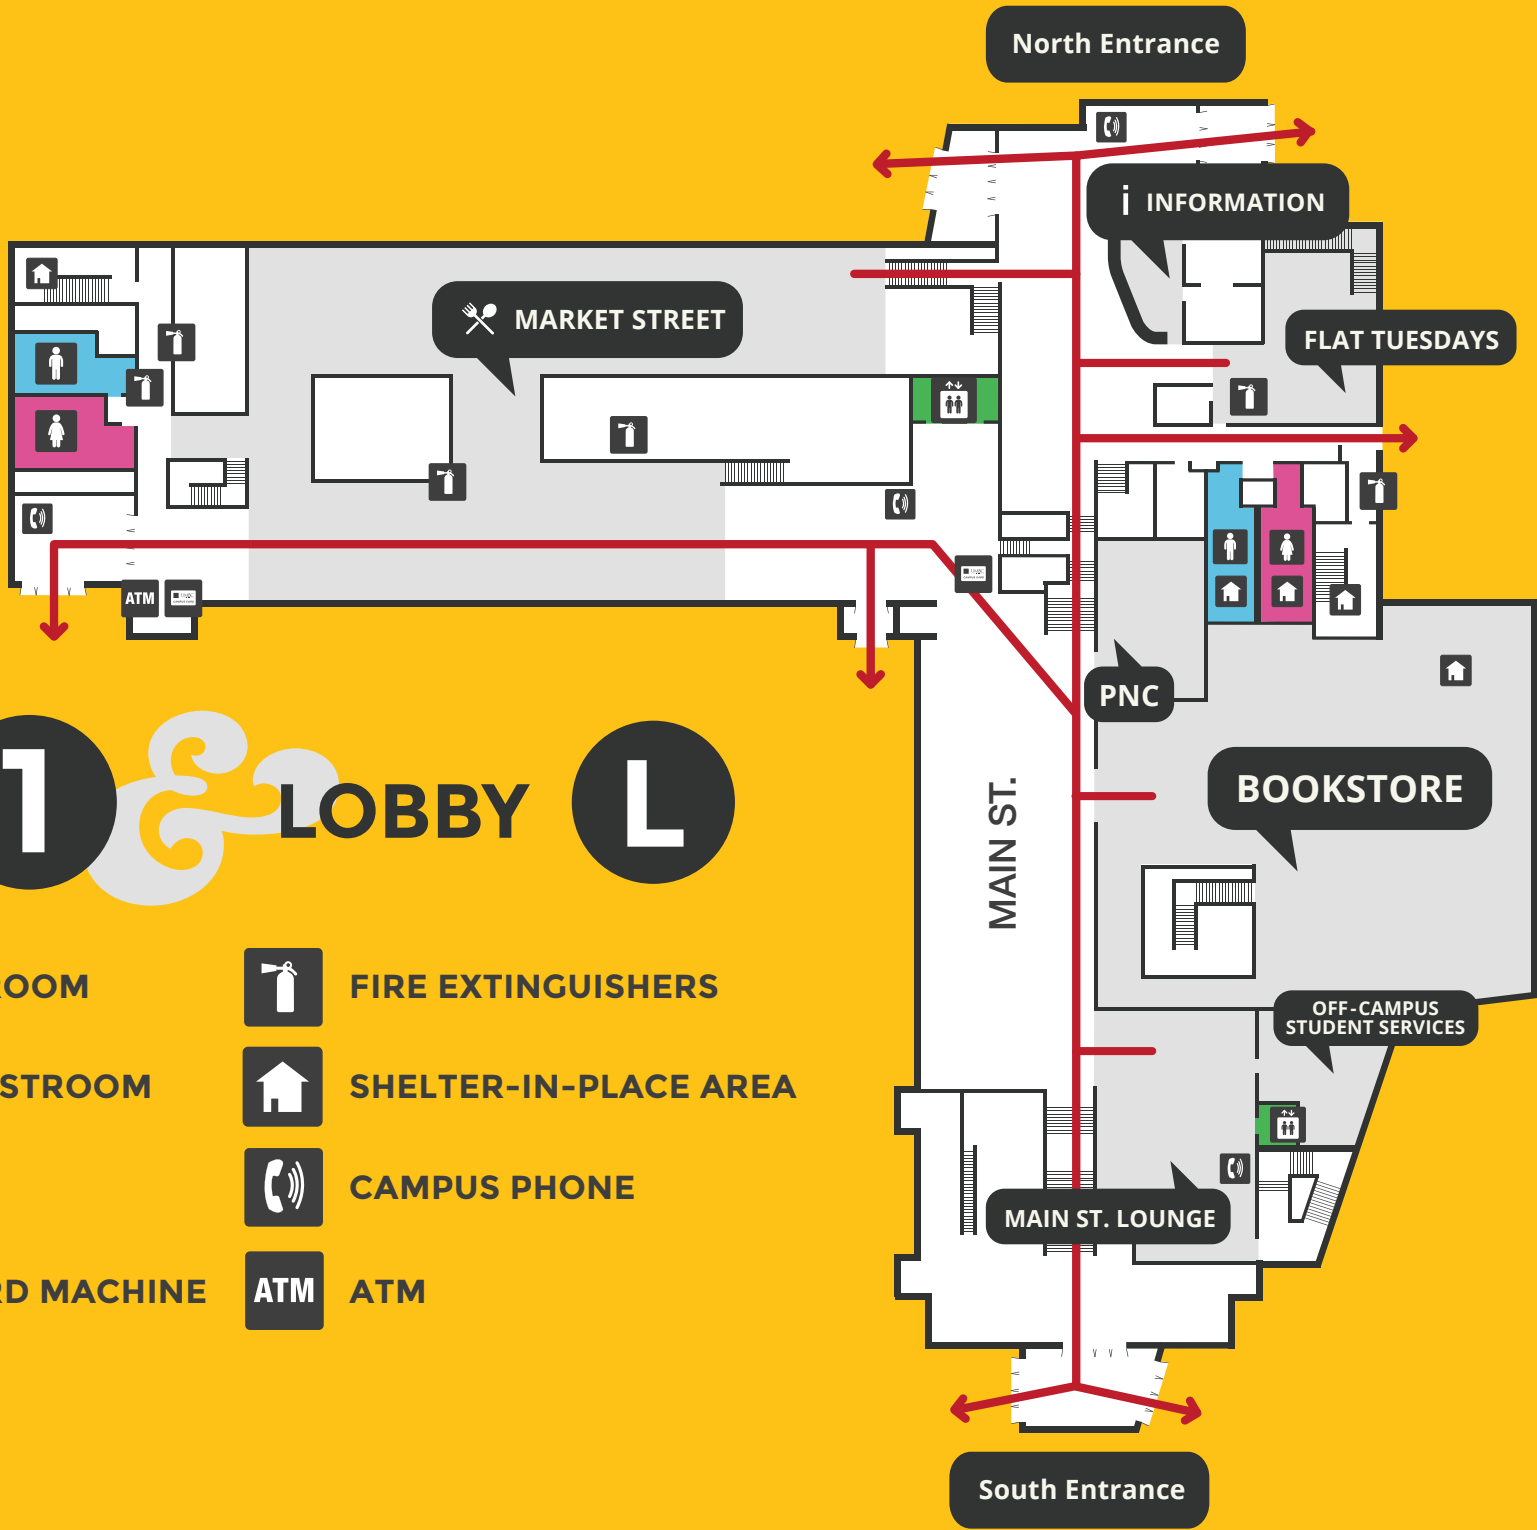

GROUND LEVEL **G**

-  UNISEX RESTROOM
-  ELEVATOR
-  FIRE EXTINGUISHERS
-  SHELTER-IN-PLACE AREA
-  CAMPUS PHONE

LEVEL 1 & LOBBY L

- | | | | |
|---|----------------------------|---|------------------------------|
|  | MEN'S RESTROOM |  | FIRE EXTINGUISHERS |
|  | WOMEN'S RESTROOM |  | SHELTER-IN-PLACE AREA |
|  | ELEVATOR |  | CAMPUS PHONE |
|  | CAMPUS CARD MACHINE |  | ATM |

MEZZANINE

MEN'S RESTROOM

WOMEN'S RESTROOM

ELEVATOR

FIRE EXTINGUISHERS

SHELTER-IN-PLACE AREA

LEVEL 2

-  MEN'S RESTROOM
-  WOMEN'S RESTROOM
-  ELEVATOR
-  FIRE EXTINGUISHERS
-  SHELTER-IN-PLACE AREA

LEVEL 3

MEN'S RESTROOM

FIRE EXTINGUISHERS

WOMEN'S RESTROOM

SHELTER-IN-PLACE AREA

ELEVATOR